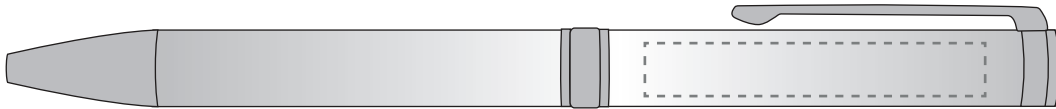

Your Ref:	Quantity:	Product Code: TPC780701
Our Ref:	Version: 1	Product Colour: STEEL

PRINTING CONCERNS:

We stock this item in the following colours

**PANTONE REFERENCE(S)**

- Colour 1
- Colour 2
- Colour 3
- Colour 4

ARTWORK SCALE 100%

ARTWORK SCALE 100%
Beneath Clip Print Area:
45mm x 7mm

The dashed line is to demonstrate print area and will not appear on your printed item

PLEASE NOTE:

- All colours including print and product are for visual purposes only and should not be regarded as the actual colour of the product and print.
- Some products may vary from batch to batch and may differ from previous orders.
- The colour and texture of a product can also have an effect on the final print colour.
- By approving this order we accept that you understand these terms.